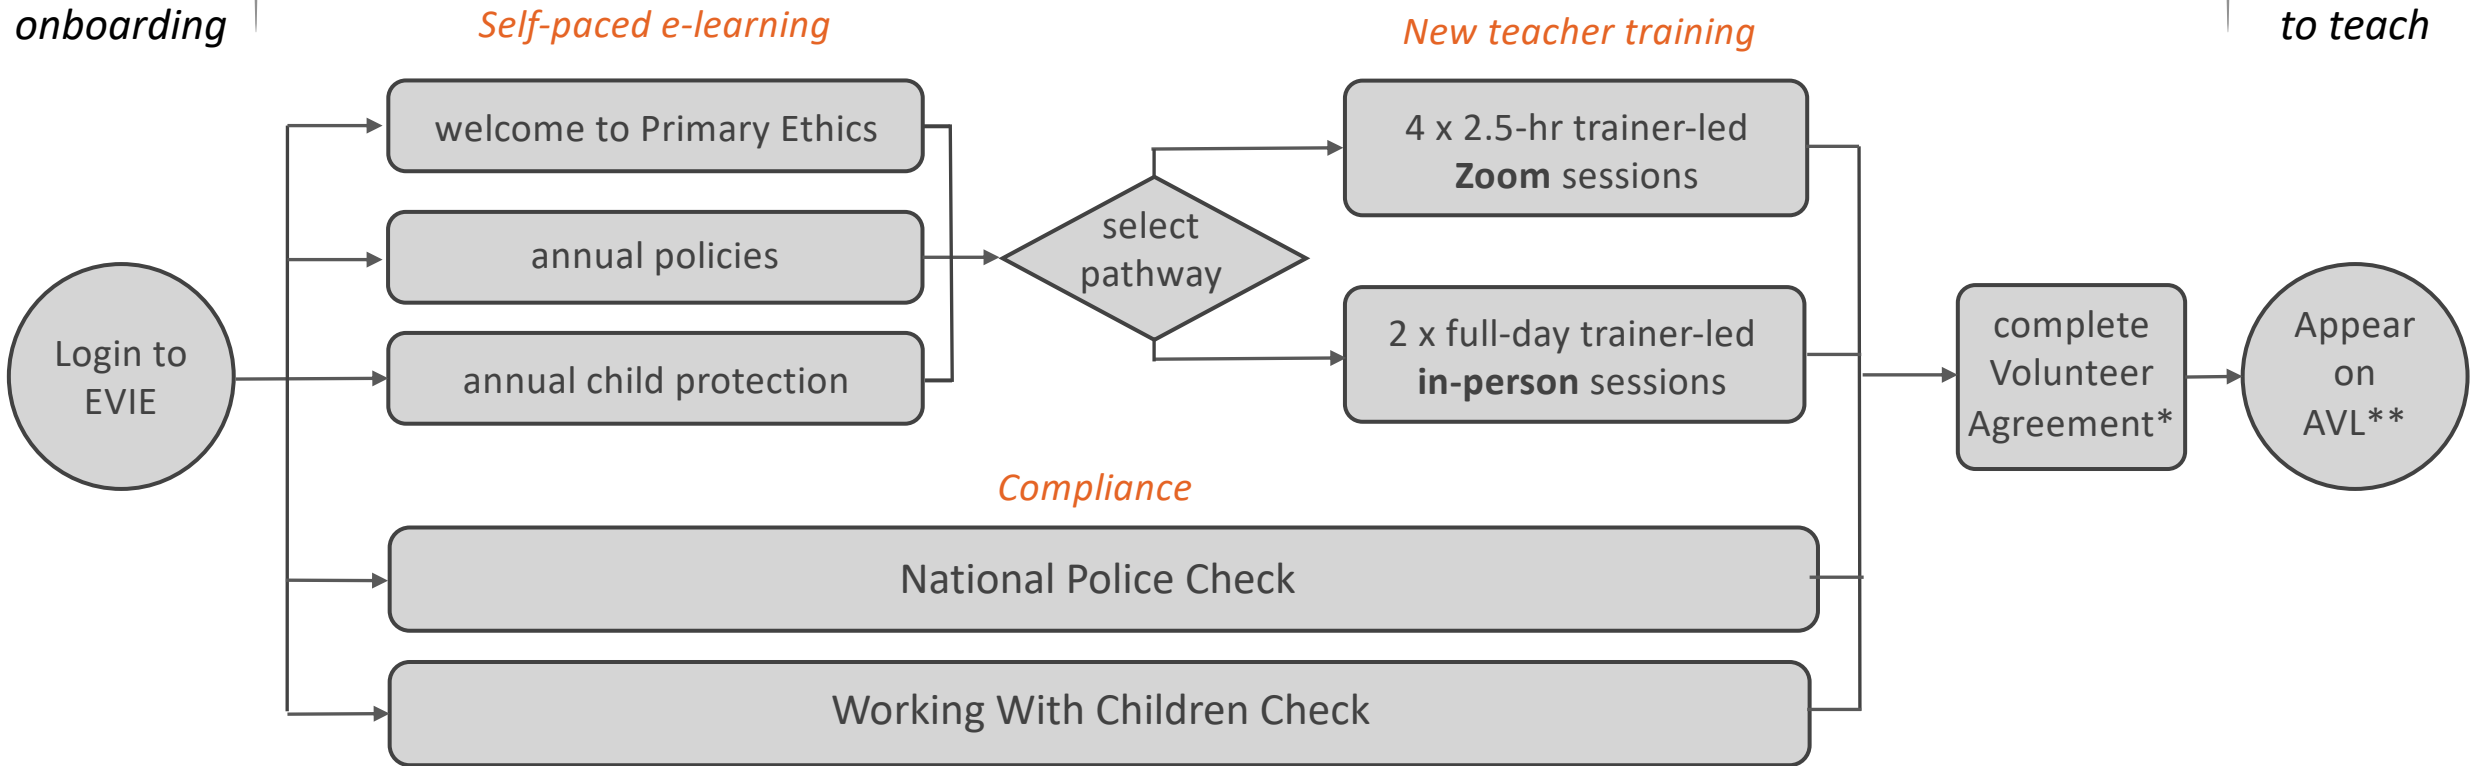

Start
onboarding

5 weeks usually (12 weeks maximum)

Authorised
to teach

Onboarding and training – ethics teacher

* completing the Volunteer Agreement includes reading Guidelines for volunteers

** AVL = Authorised volunteer list - sent to the school in an authorisation letter for them to check your details. Allow 2 days